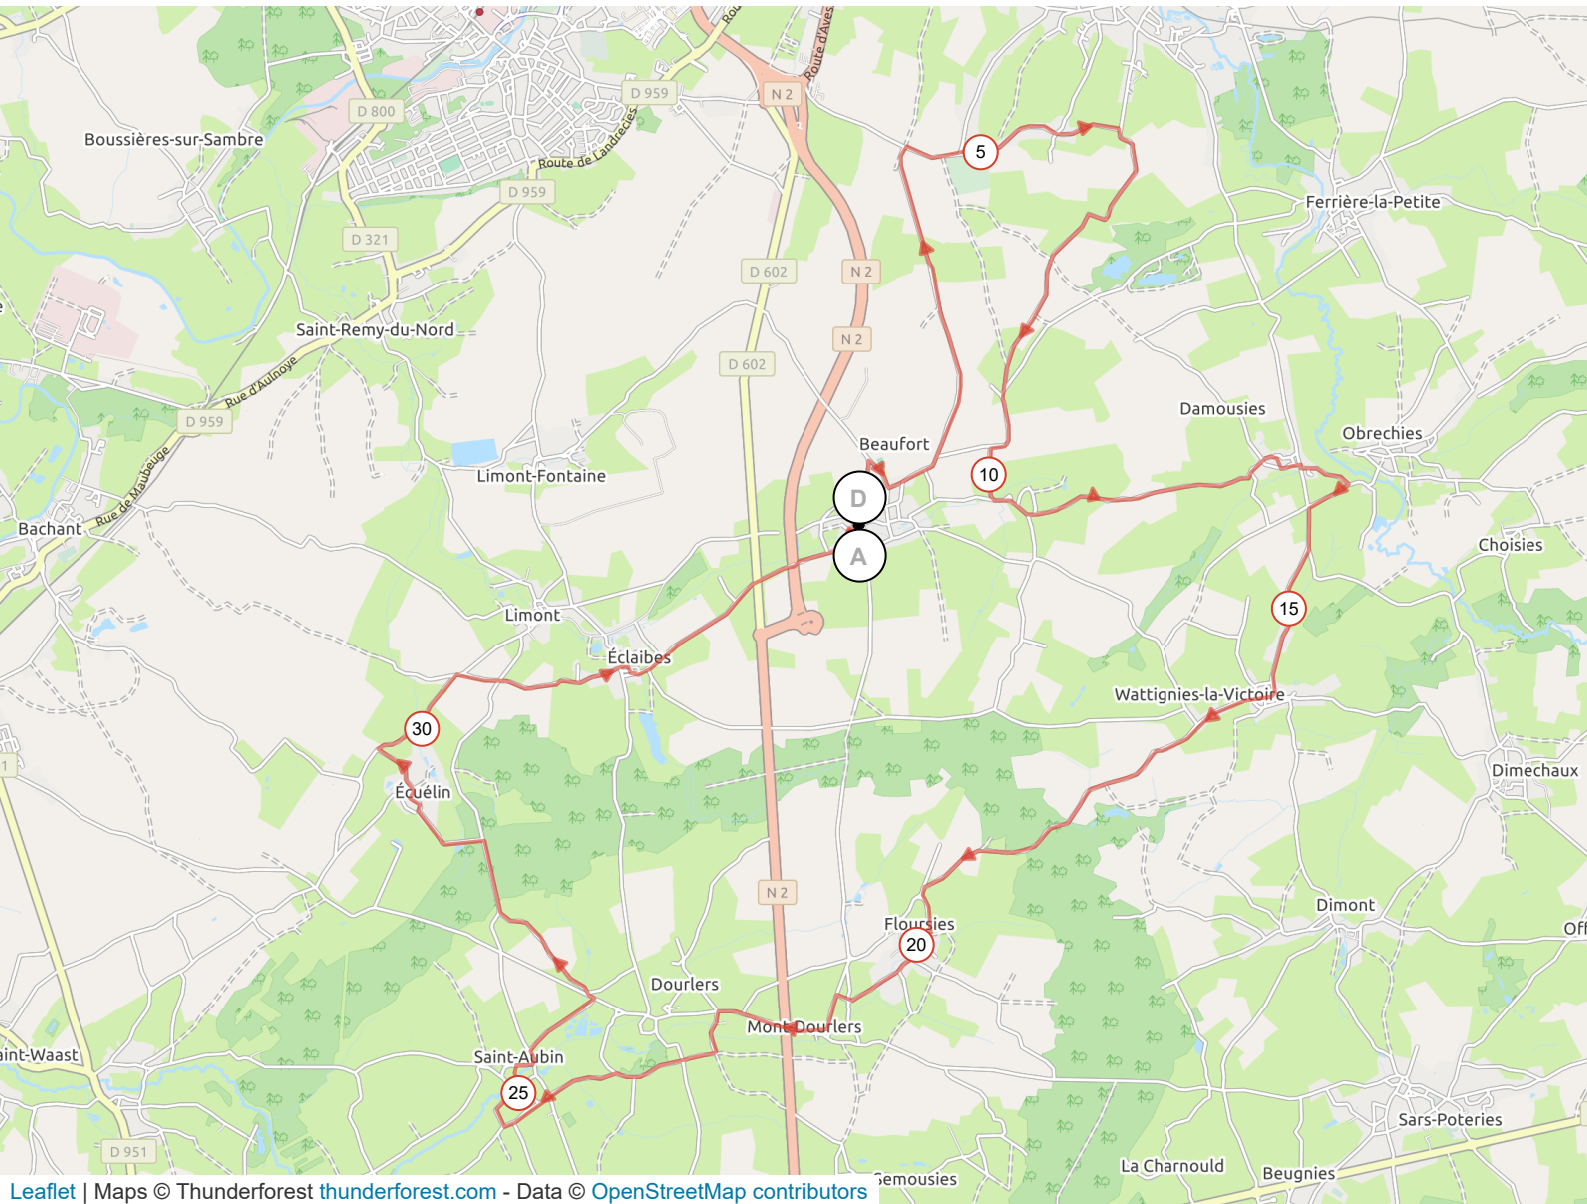

# 6791312 | Cyclisme - Route | BEAUFORT 34.6Km  
Beaufort -> Beaufort  
34.657 km ↑ 216 m ↓ 217 m ▲ 144 m ▼ 209 m

Leaflet | Maps © Thunderforest [thunderforest.com](https://thunderforest.com) - Data © [OpenStreetMap contributors](https://openstreetmap.org/)

© 2020 Openrunner